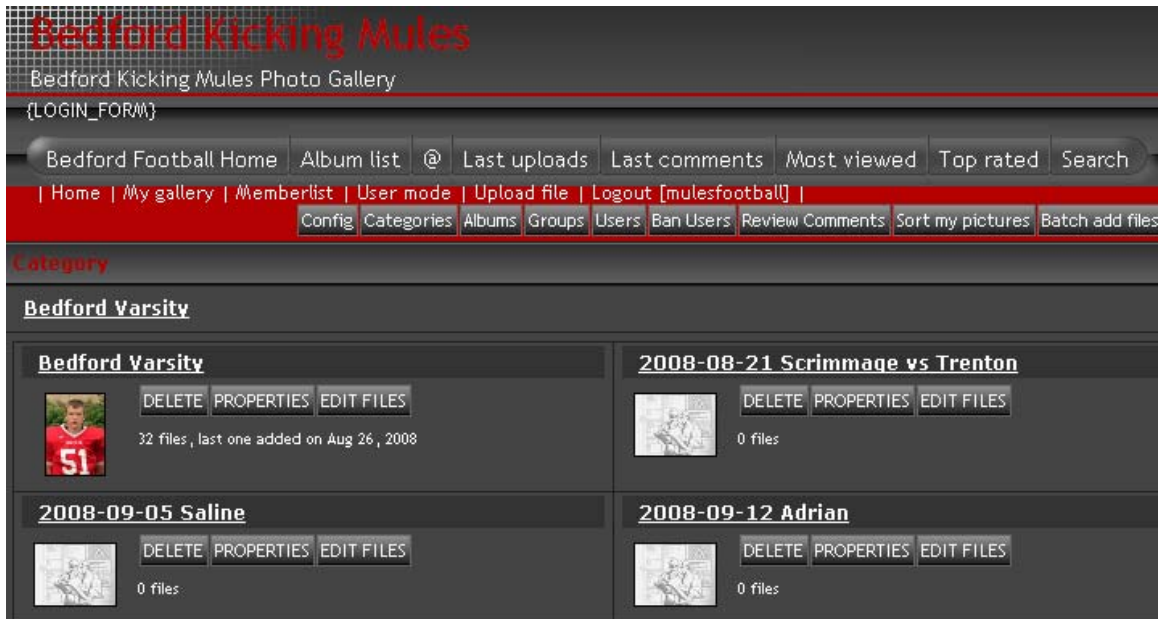

UPLOADING PICTURES TO THE PHOTO GALLERY

You must have a Photo Gallery ID and password to upload pictures to the gallery. On the main page, sign up for an account.

Once you have logged in, you'll see a screen that looks similar to this. You will not have certain buttons below the menu bar – these are for the administrator only.